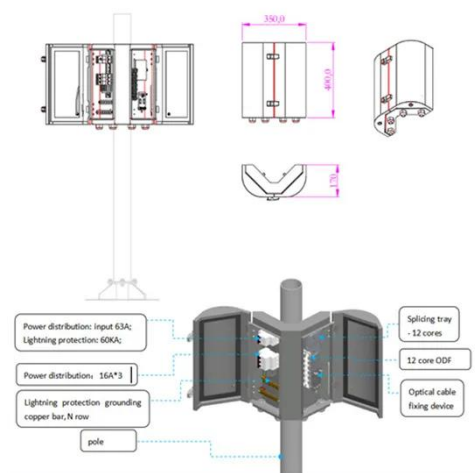

Bungwe la Outdoor Photovoltaic Energy Cabinet lili ndi mphamvu zochepa kwambiri zachilengedwe chifukwa chodalira magwero a mphamvu ...

Contact Us

For catalog requests, pricing, or partnerships, please visit:
<https://peregrine-energy.co.za>