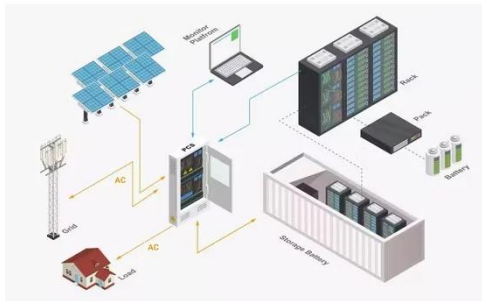

WINDHOEK ENERGY STORAGE BATTERY CONTAINER

A team of researchers from the Massachusetts Institute of Technology (MIT) and the University of Nairobi are designing affordable off-grid cold storage units for perishable crops in Kenya, using ...

Cabinets and racks - KonkaEnergy

Designed for optimal performance, safety, and scalability, they ensure

seamless integration with BESS systems.
Power your business with reliability and innovation.

COMMAND MICROGRID