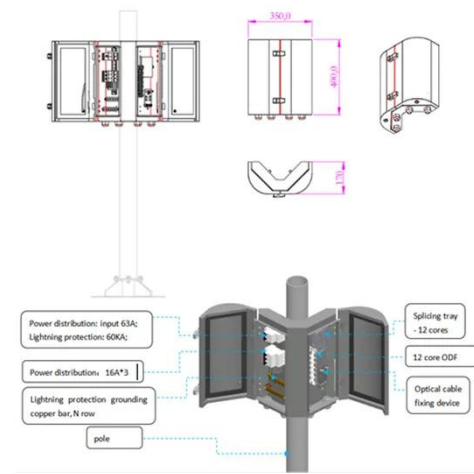

heart of the country. Nestled in the central part of the country, Windhoek is not only a political ...

Contact Us

For catalog requests, pricing, or partnerships, please visit:
<https://peregrine-energy.co.za>