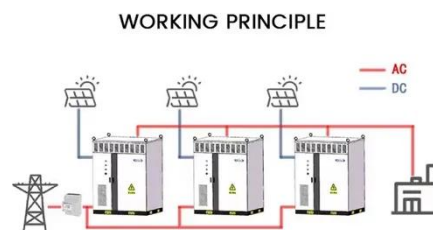

General Electric 3,000A Outdoor Switchgear Lineup

General Electric (GE) 3,000 Amp electrical switchgear lineup designed for high-capacity power distribution in industrial and commercial applications. This outdoor-rated lineup is ideal for facilities ...

3000A Switchboard w/ 3000A Circuit Breaker

This 3,000-amp rated power distribution unit is compatible with three-phase 480V AC Wye, 60Hz. Equipped with an open-bottom configuration, the system is encased in a Type 3R enclosure that is ...