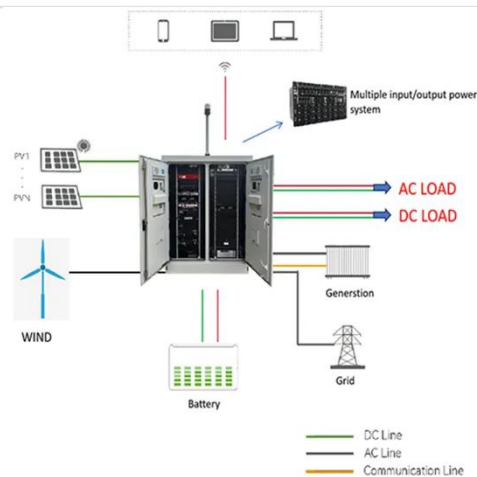

Photovoltaic Glue Boards: Specifications, Dimensions, and Installation

Meta Description: Discover the critical specifications and dimensions of photovoltaic glue boards with technical data tables, real-world case studies, and 2023 installation guidelines.