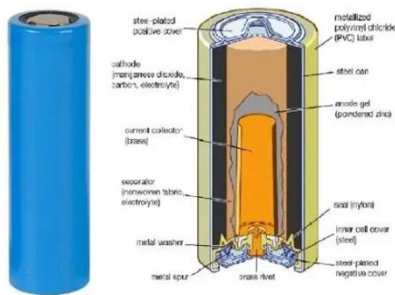

Lynx C Series

GoodWe's Lynx C 60kWh outdoor battery system is tailored for small to medium ...