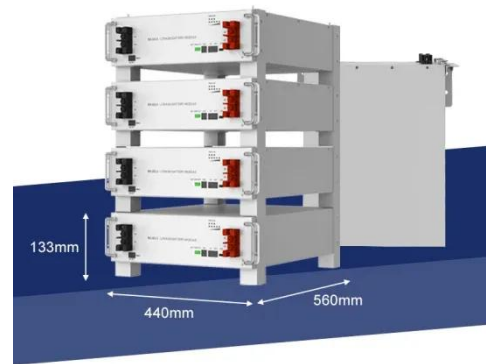

Lynx C Series

GoodWe's Lynx C 60kWh outdoor battery system is tailored for small to medium ...