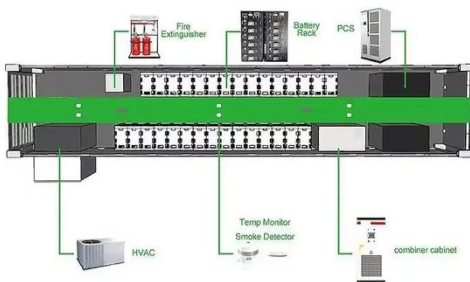

PEES Power Systems

Trisquare switchgears factory in Canberra

◆ **PRODUCT INFORMATION** ◆

Energy Storage System

DW-ESS-100P-200

-  **BATTERY CAPACITY**
50kWh~500kWh
-  **DC VOLTAGE RANGE**
400V~1000V
-  **DEGREE OF PROTECTION**
IP54
-  **OPERATING TEMPERATURE RANGE**
-10~50°C

Trisquare Switchgears Pvt. Ltd , LinkedIn

company have three units for manufacturing of HT/LT panel boards, cables & wires & one more unit engaged in contractual job with SITC of switch yard/ Compact substation up to 132kv, company have