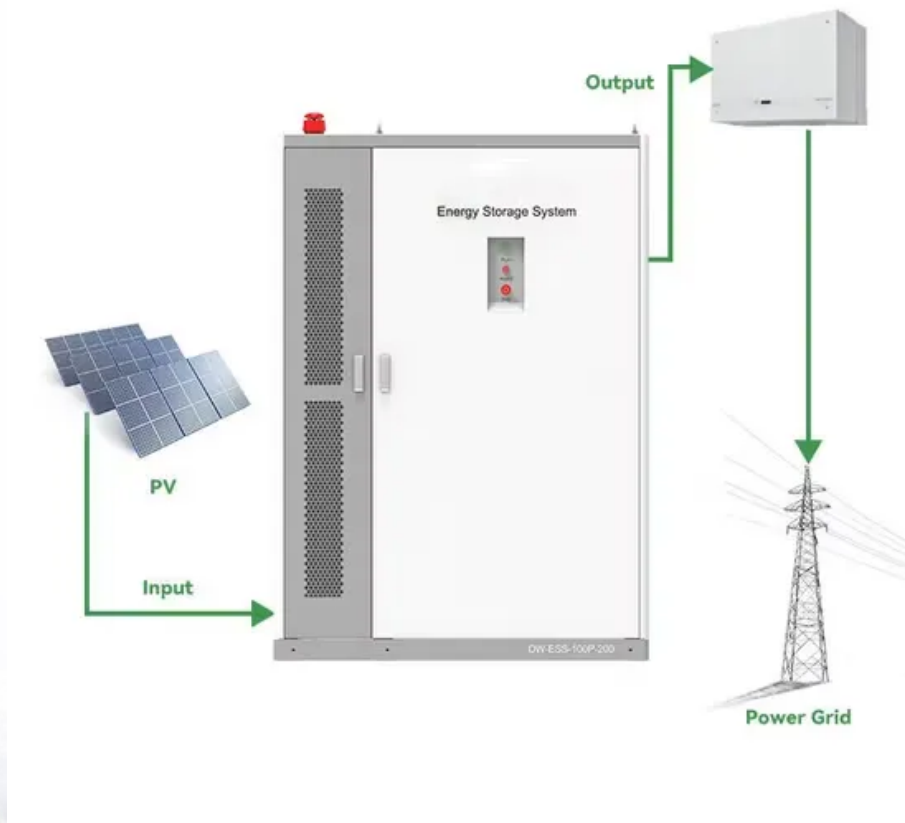

PEES Power Systems

Togo Communications solar Base Station Cabinet Installation

Togo Communications solar Base Station Cabinet Installation

Pole-Type Base Station Cabinet , Efficient Energy Solutions for

This versatile energy cabinet supports pole mounting, wall mounting, and floor installation for diverse deployment environments. It will have fittings of remote monitoring, smart power-off functions, and ...

Telecom Base Station PV Power Generation System Solution

The communication base station installs solar panels outdoors, and adds MPPT solar controllers and other equipment in the computer room. The power generated by solar energy is used by the DC load ...

Togo communication base station wind power outdoor cabinet

Communication Base Station Energy Power Supply System The wind-solar-diesel hybrid power supply system of the communication base station is composed of a wind turbine, a solar cell module, an

Solar telecommunications base station

The solar power supply system of the communication base station consists of photovoltaic modules, array brackets, sink boxes, charge and discharge controllers, battery packs, inverters, etc., as shown ...