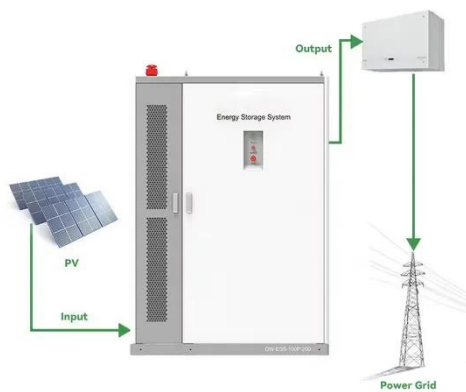

batteries, or separate battery cabinet as per the requirement from our customers and our BTS solution is also easily compatible with AC generator as well.

Solar telecommunications base station

The solar power supply system of the communication base station consists of photovoltaic modules, array brackets, sink boxes, charge and discharge controllers, battery packs, inverters, etc., as shown ...

Base Station Energy Cabinet

The Base Station Energy Cabinet is a fully enclosed, weather-resistant telecom energy cabinet designed to provide reliable power distribution and battery backup for outdoor communication networks.