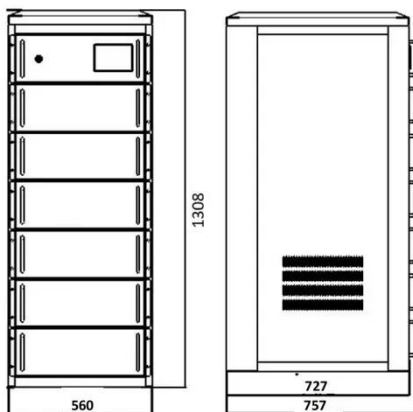

Off-Grid Solar Storage Systems: Containerized Solutions for Reliable

Explore the benefits and technology behind containerized off-grid solar storage systems. Learn how these scalable, cost-efficient solutions provide reliable power and energy independence

...