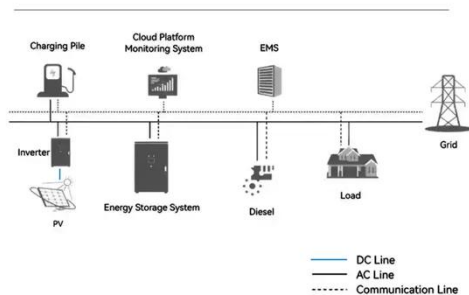

System Topology

600mm Wide x 1000mm Deep Server Cabinets/Racks

Explore the range of 600mm Wide x 1000mm Deep Server Cabinets/Racks available at Comms Express, Networking Reseller - Free Delivery Available To Buy Online Today.

Contact Us

For catalog requests, pricing, or partnerships, please visit:
<https://peregrine-energy.co.za>