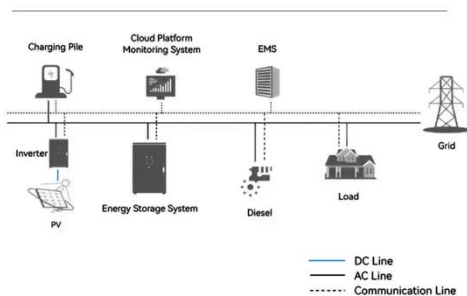

System Topology

15U 1000mm Depth Rack-mount Server Cabinet

Racks4server - 15U 1000mm Depth Rack-mount Server Cabinet WN Series Cabinet is built with high-quality aluminum/steel structures. With vented doors and cooling fans, WN series provides excellent ...