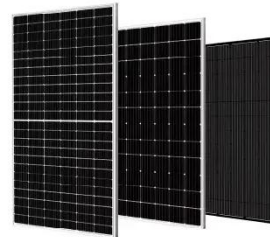

Articles about Sophia+container+generator on Dwell

Located two hours north of New York City, this shipping container cabin boasts sustainable design and cozy glamping comforts.