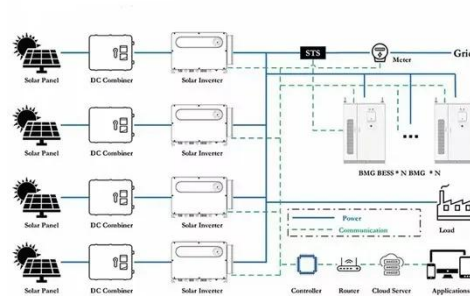

Outdoor communication energy cabinet (HJ-SG-D02) Product Features High Protection Level IP55 protection rating, C4-level corrosion resistance, and FRP material, offer excellent anti-corrosion ...