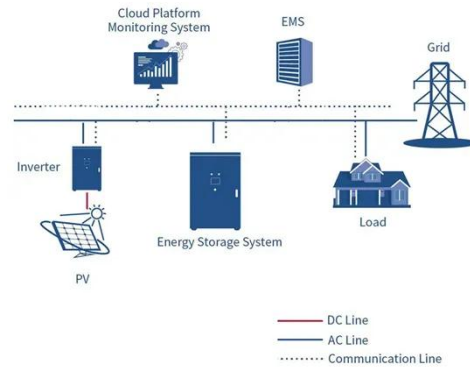

places that would do it in a day and not have to send it out for soldering. The owners are very very very nice and knowledgeable ...