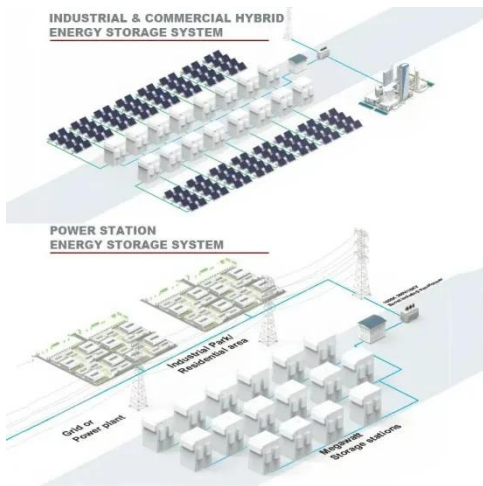

PEES Power Systems

Solar panels maximum watts

Solar panels maximum watts

Is the Xbox Network (Xbox Live) down right now?

Here, you can monitor the current status of all services and features related to the Xbox Network, and you can report any issues or outages directly to Microsoft and Xbox Support.