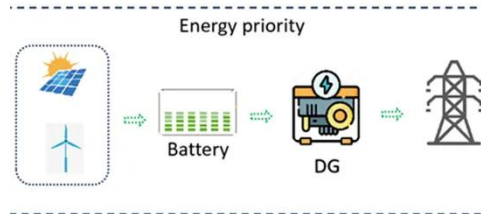

Jdsolar Indoor & Outdoor Bess Battery Energy Storage System

We specialize in all-in-one and modular solar power systems, including stackable lithium battery cabinets, wall-mounted ESS, and C & I energy storage.