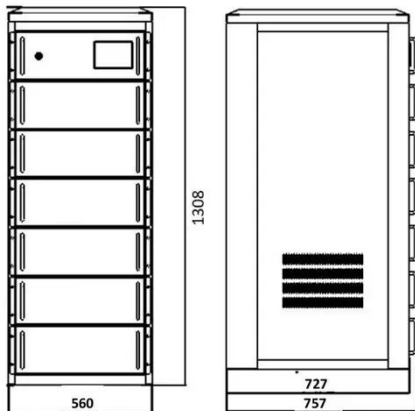

Jdsolar Indoor & Outdoor Bess Battery Energy Storage System

We specialize in all-in-one and modular solar power systems, including stackable lithium battery cabinets, wall-mounted ESS, and C & I energy storage.