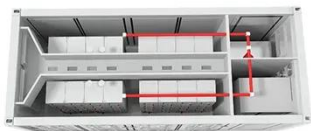

Frameless Glass Partition Systems

The Solare(TM) Acoustic Frameless Double Glazed Partition System provides the transparency of glass yet the acoustic rating of a solid wall and with the opaque Lunar(TM) Smart Glass or integral operable ...