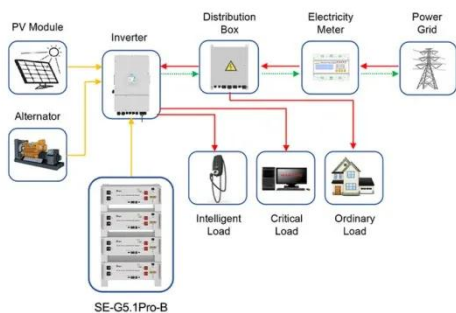

Application scenarios of energy storage battery products