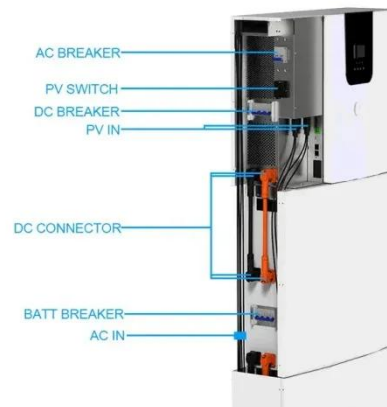

SCHOTT launches high-performance cover glass for next

SCHOTT, a global leader in specialty glass and advanced materials, announced the launch of SCHOTT® Solar Glass exos, an innovative solar cell cover glass designed for next ...