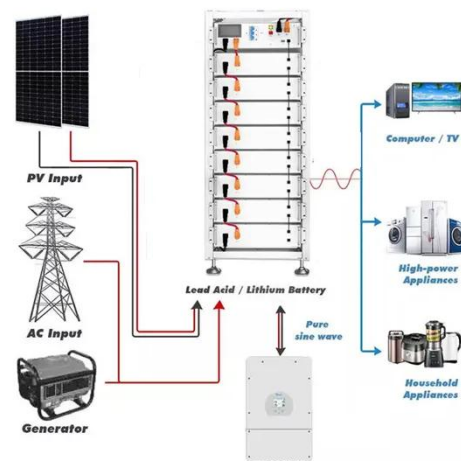

School uses paramaribo outdoor telecom enclosure off-grid type

Microgrid System Outdoor Cabinet Type 20kw 40kwh 50kw 100kwh

Payment method for 40kwh outdoor telecom cabinet This 25U Telecom Cabinet is engineered for solar battery storage, with a 12KWH capacity. It provides secure, weather-resistant protection for telecom ...

Telecom Enclosure , Telecom Outdoor Enclosure , Smart Kiosk

Built to accommodate both active and passive telecom equipment, the enclosure ensures robust protection in challenging environments.

Solar Modules + Energy Storage: Power Supply Assurance for Off ...

Solar modules combined with energy storage provide reliable, clean power for off-grid telecom cabinets, reducing outages and operational costs. Choosing the right solar module type and ...