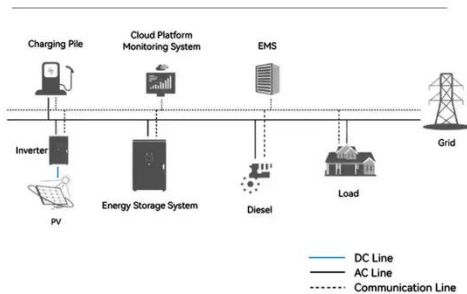

System Topology

Get Inspired with Dinnerware , Replacements, Ltd.

We love dinnerware and a well-styled table to help set the tone for any event. Get inspired with ideas from our designers as well as seeing a few of our favorite looks.

1MW 2MWh LifePo4 BESS Cabinet Solution Liquid Cooling Battery ...