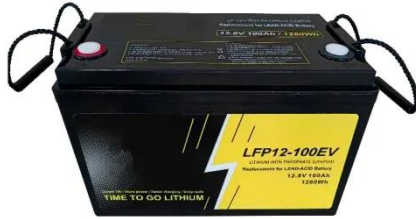

The Liyue Container Energy Storage System Module is a versatile and robust solution for large-scale energy storage needs, offering flexibility, reliability, and high performance in a compact, easy-to ...

Contact Us

For catalog requests, pricing, or partnerships, please visit:
<https://peregrine-energy.co.za>