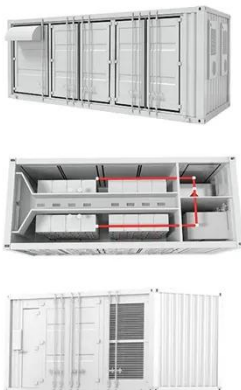

Generator Guru

Free Interactive Repair Guides. 1 Million Parts for 1000+ brands of Generators. We hold stock so you can fix it fast. Warehouses and Repair Pros in US, Canada, UK, Europe, and Australia. Trading since 2007.