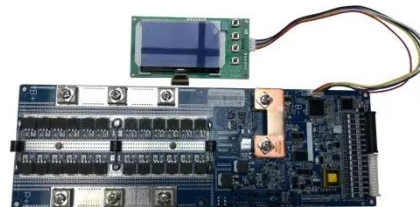

How Much Do Outdoor Base Station Cabinets Usually Cost?

In the following article, I'll walk you through typical cost ranges for base station cabinets, including related types of battery cabinets and outdoor telecom cabinets; what influences higher or lower ...