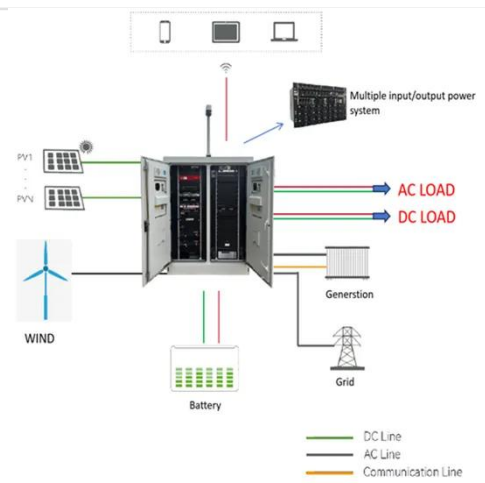

Chargers for Hospitals & Clinics

In a healthcare setting where time is of the essence, fast charging for electric vehicles is crucial. Whether it's medical staff rushing to attend to emergencies or patients arriving for appointments, ...

Eaton 350W Power Inverter/Charger for Mobile Medical Equipment

The HCINT350SNR medical inverter battery charger is the ideal solution for providing safe, compliant power to mobile medical equipment used both inside and outside patient care areas. It is compatible ...

The Best Portable Power Stations for Medical Equipment: 2025 Guide

What are the Price Ranges of Portable Power Stations? The price of a portable power station is based the amount of capacity and output it provides, in addition to special features it might ...