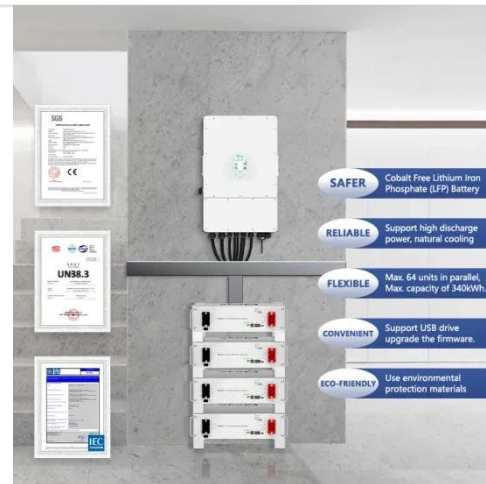

Communication Base Station Energy Solutions

Many remote areas lack access to traditional power grids, yet base stations require 24/7 uninterrupted power supply to maintain stable communication services.

Communication Base Station Backup Battery