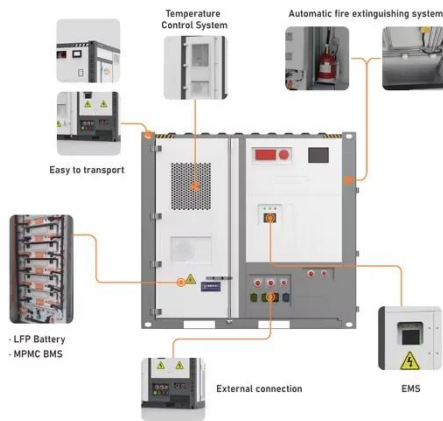

Amazon : Charging Station Cabinet

10-Device Charging Station with Power Strip - Open Charging Cabinet for Chromebooks, Laptops & Tablets up to 14" - Classroom Organization for iPads, Tablets & More, Ideal for Schools & Offices

360kW DC Power Cabinet

Users can search for charger locations, make charging reservations, and monitor charging status through the mobile app. It also allows EV charger updates remotely which facilitates the long-term ...

PowerFlex Distributed DC Charging System , SETEC POWER

PowerFlex is a scalable DC charging system with modular power cabinets and customizable dispensers, ideal for fleet, commercial, and public charging sites.