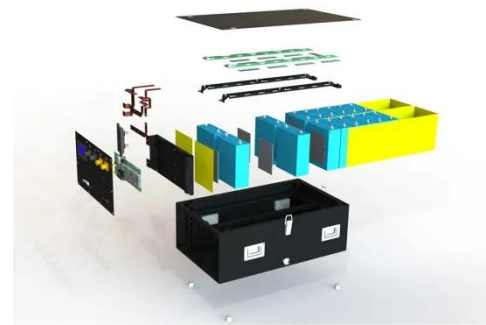

Traffic Cabinets & Accessories

The revolutionary ATC cabinet combines the best of rack mount and serial-based designs to meet the needs of today's intersections. Using smarter, high-density components, the cabinets offer advanced ...

Traffic control cabinets and electronic enclosures for the utilities

4 way Solar Portable Traffic Light Controller Trailer Mounted , Solar 4-way Traffic Light Controller Portable Trailer Mounted Item no. 8263 Manufacturer: IQTraffiControl

Traffic Control Cabinets - Econolite

Innovative traffic control cabinets, designed to optimize traffic signal systems with durability, reliability, and advanced features.

Whisper Cabinet Roadside Telecom Equipment Enclosures

336S Traffic Signal Controller Cabinet , Bison Profab

These cabinets combine a compact footprint with added vertical space to house more advanced traffic management equipment, making them ideal for both vehicle and pedestrian signal control in urban ...