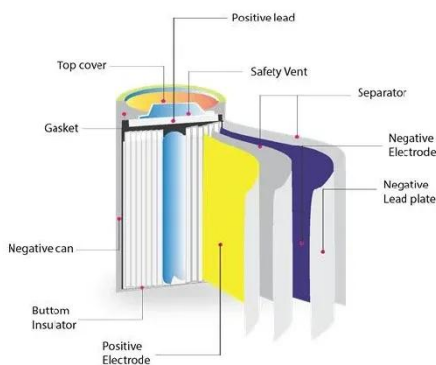

PEES Power Systems

Photovoltaic shade awning bracket structure diagram

Photovoltaic shade awning bracket structure diagram

Awning Parts Diagram and Assembly Guide

Explore a detailed awning parts diagram to help you identify and assemble components for your awning project with ease.

Exploring the Anatomy of an Awning: A Detailed Diagram

Learn about the different parts of an awning with our comprehensive diagram. Find out how each component works to create a functional and stylish outdoor shade solution.

Photovoltaic Bracket Structure Explained: Diagrams & Insider Tips

Our diagrams show how their 20-30° angles maximize energy harvest in specific latitudes. Pro tip: They're cheaper than avocado toast but need seasonal adjustments.