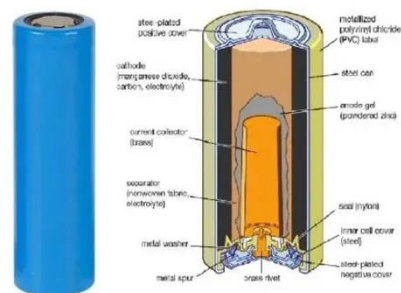

Payments , Internal Revenue Service