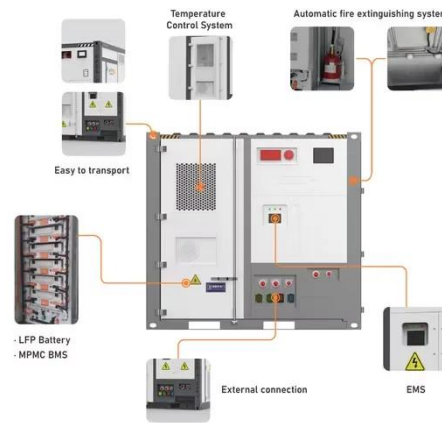

single-compartment cabinet

The cabinet is shipped fully assembled. Customers only need to secure the cabinet using the bottom mounting holes and install equipment in the reserved equipment space.

Contact Us

For catalog requests, pricing, or partnerships, please visit:
<https://peregrine-energy.co.za>