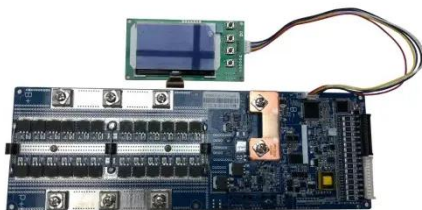

## Outdoor telecom power system components: rectifiers and batteries

It combines the telecom rectifier, battery, and supporting equipment to deliver consistent dc power to your telecom devices. ESTEL's product lineup includes the Telecom Rectifier System,

## Eaton DC Power Solutions ORC(TM) Roadside Telecom Equipment ...

ORCTM Roadside Telecom Equipment Enclosures nge of solutions for DC power, battery backup and equipment mounting. The ORC houses DC power, batteries and equipment. Marine grade aluminium ...