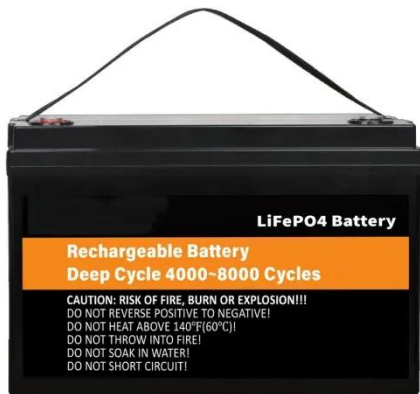

AZE BESS Cabinets

Our BESS systems are all-weather suited, with three different cabinet variations to suit any weather environment. With isolated output and online UPS for grid-connected applications, you have access ...