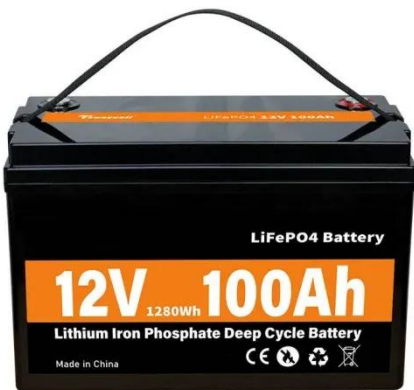

Energy Storage Equipment, Energy storage solutions, Lithium battery

The core consists of three parts - photovoltaic power generation, energy storage batteries, and charging piles. These three parts form a microgrid, using photovoltaic power ...

BMS Wiring Diagram