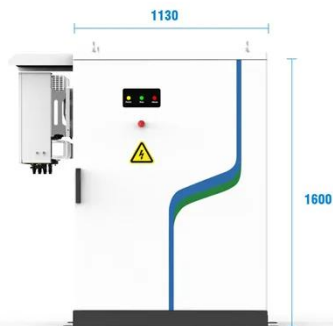

northwestmeats

We would like to show you a description here but the site won't allow us.

PV / DG
Application

APP Intelligent
Control

Multi-Unit Parallel
Expansion

98.8% Max.
Efficiency

NORTH WEST MEATS

About the Business At North West Meats, we strive to provide the best, quality meats at reasonable prices. All of our beef is premium, Washington grown Angus. We offer custom ...