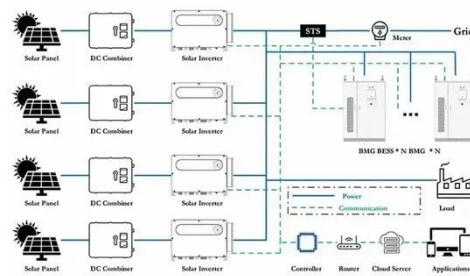

Battery Energy Storage System

The lithium battery pack with high voltage bess lithium battery energy storage system is designed to control power flow to and from the li ion battery cell and to maintain the grid power level within the ...