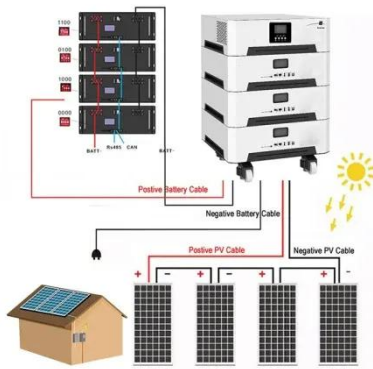

Boost energy storage with Industrial/Commercial & Home BESS, powered by lithium batteries. Ensure grid stability, savings, & backups. Plus, power base stations with Huijue Energy Storage, for ...