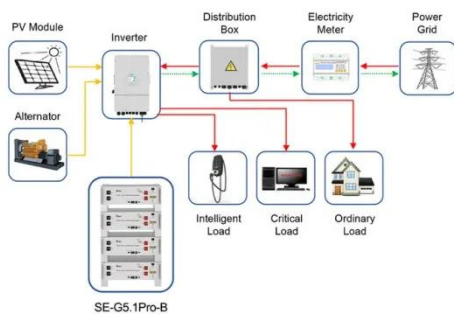

All-in-One Battery Energy Storage System , Integrated BESS ...

With an all-in-one design for both AC and DC components, these systems are factory pre-assembled and tested, eliminating the need for complex on-site PCS installation or wiring.

Application scenarios of energy storage battery products

Battery energy storage systems , BESS

Siemens Energy fully integrated Battery Energy Storage System (BESS) combines advanced components like battery systems, inverters, transformers, and medium voltage switchgear with ...

Modular Energy Storage System

Stem's Modular ESS is available in both AC- and DC-coupled architectures as illustrated in the figure below: