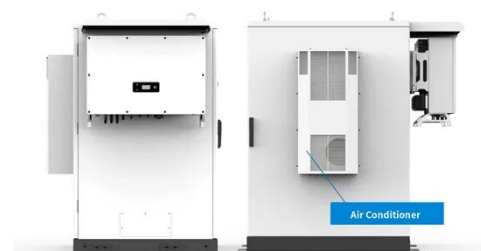

Japanese Energy Storage Cabinet Design: Innovation Meets Efficiency

From disaster-prone rural areas to neon-lit metropolises, Japanese energy storage cabinet design proves that innovation thrives under pressure. And really--if these systems can survive Godzilla-level shaking ...