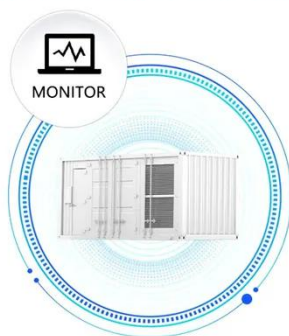

PEES Power Systems

Modular Solution for Japanese Power Cabinets

Overview

We provide standard, scalable and modular power module products for delivering up to 1200 kW of total charging power. Customized design and on-demand power routing. CPU cabinets can route selected number of power channels to a single outlet or multiple. E-abel answers these challenges with its Modular Power Cabinet, a next-generation solution featuring a detachable frame, quick on-site assembly, and deep customization options. It is purpose-built for industrial and large-scale power scenarios, where performance, adaptability, and reliability. Mitsubishi Electric provides renewable energy storage solutions to integrate various types of harvested energy into the power grid. We have extensive manufacturing experience covering services such as battery enclosures, grid energy storage systems, server cabinets and other sheet metal enclosure OEM services. With flexible configuration options and support for PV integration, it provides adaptable energy storage that easily scales to. Japan's unique geographic and urban landscape demands storage solutions that are anything but ordinary: Earthquake resilience: With 1,500+ tremors yearly, cabinets need to withstand seismic forces without breaking a sweat (or a bolt) [10]. Space optimization: Tokyo's vertical sprawl means every.

Cabinet Energy Storage System , VREMT

Discover our high-efficiency, modular battery systems with zero capacity loss and rapid multi-cabinet response. Ideal for industrial, commercial, and emergency applications, our solutions offer remote monitoring, intelligent ...

SUPPORT REAL-TIME ONLINE MONITORING OF SYSTEM STATUS

Nuclear power in cabinets: Japan's "Little Iron Man" helps villages and

It was jointly developed by a private consortium and the National Institute of Fusion Science of Japan, using molten salt cooling and ceramic-based low-enriched uranium fuel, integrating power ...