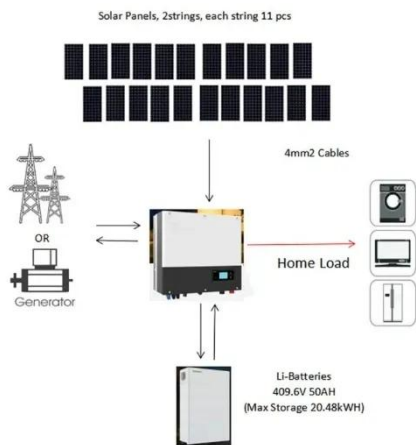

AZE's All-in-One Energy Storage Cabinet & BESS Cabinets offer modular, scalable, and safe energy storage solutions. Featuring lithium-ion batteries, smart BMS, and thermal management, they're ideal ...

Edge Computing Cabinets , SPGSSOLAR

High-Temperature Type Network Cabinets for Edge Computing Thermal optimization in server cabinets involves passive and active cooling strategies to maintain safe operating temperatures. Unlike ...

Cabinet Energy Storage System , VREMT

Discover our high-efficiency, modular battery systems with zero capacity loss and rapid multi-cabinet response. Ideal for industrial, commercial, and emergency applications, our solutions offer remote ...

Modular Integrated Cabinet With Built-in Temperature Humidity Control