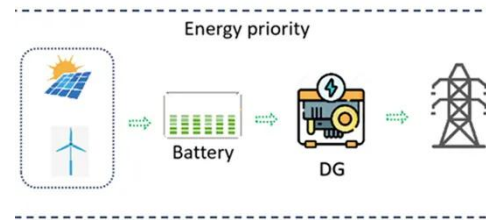

As one of our highlights, the integrated energy cabinet integrates multiple functions such as power distribution, environment monitoring and safety protection into one, providing a full range of energy ...