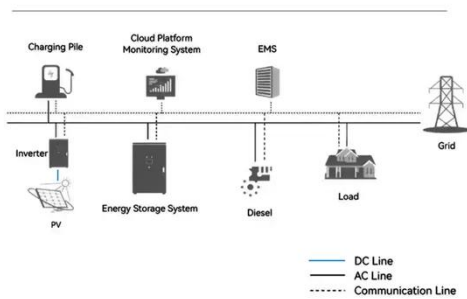

System Topology

Premiers pas avec Google Photos

En sauvegardant automatiquement vos photos et vidéos dans votre compte Google, vous y avez accès sur tous vos appareils. Découvrez comment sauvegarder des photos et des vidéos. Étape 1 : Ouvrez ...

About your Google Photos activity & storage

About your Google Photos activity & storage The photos and videos you save in Google Photos will use up space in your Google Account. This space is a cloud storage where you can keep your photos ...