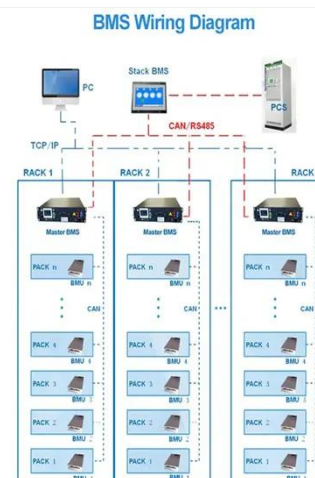

700W LiFePO4 Portable Power Station

This product is a portable energy storage power supply with built ...

700W LiFePO4 Portable Power