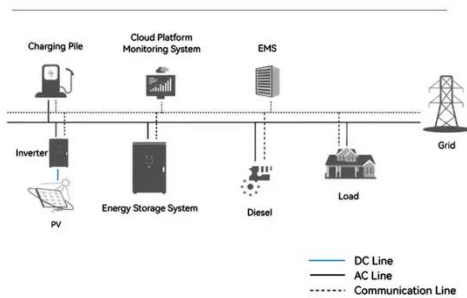

System Topology

What is the maximum watt of solar energy? , NenPower

What is the maximum watt of solar energy? The maximum watt of solar energy typically refers to the highest amount of power that a solar panel can produce under ideal conditions, which is

...

Luvras de Boxe e Muay Thai Profissional

Eleita pelos praticantes de artes marciais como a melhor Luva de Boxe e Muay Thai Profissional do mercado, as luvas Maximum foram projetadas em uma forma 3D, fazendo com que ela tenha o

...