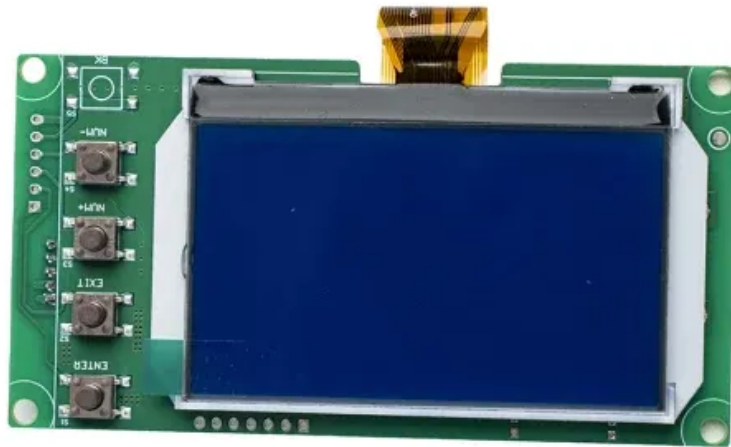

PEES Power Systems

Madrid plaza outdoor communication power supply bess

Madrid plaza outdoor communication power supply bess

Madrid Commercial Outdoor Communication Power Supply BESS

Libya mobile outdoor communication power supply high power BESS The outdoor small integrated DC power HJ048 can be very suitable for low-power network access layer devices to ...

BESS outdoor base station power supply communication BESS

This large-capacity, modular outdoor base station seamlessly integrates photovoltaic, wind power, and energy storage to provide a stable DC48V power supply and optical distribution.