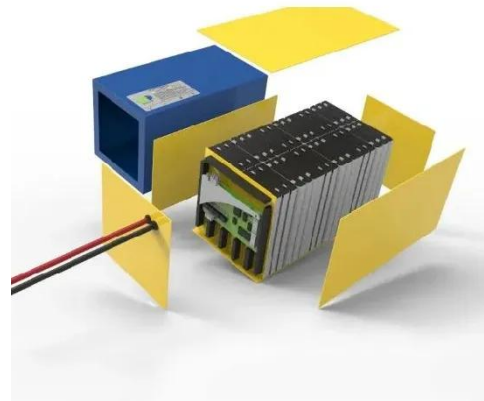

215KWh-2MWh Container Battery Energy Storage System BESS

The 215kWh-2MWh Container Energy Storage System and industrial and commercial energy storage battery cabinets are high-capacity, scalable Battery Energy Storage Systems (BESS)

...