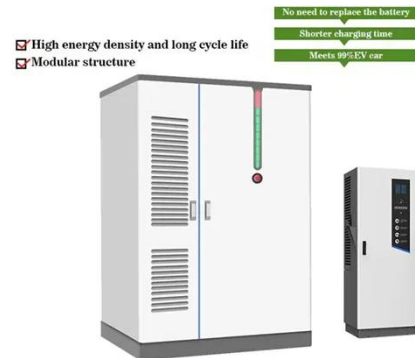

Emergency Inverters

Emergency Lighting Inverters ensure uninterrupted power to devices in times of power outages for a lighting systems. They do this using a battery system that converts DC to AC voltage via electronic

...

Nano Power Wave , Single Phase, UL924 Lithium Ion Battery ...

Online Power's Nano Wave is a lithium ion powered UL924 remote emergency lighting dimming inverter that operates led and fluorescent lighting fixtures. The NanoWave comes with 27W, 36W and 200W ...

Best Inverters for Emergency Lighting and Power Backup Solutions

Inverters convert DC power from batteries into AC power usable by essential devices and emergency lighting systems. This article reviews some of the best inverters for emergency

...