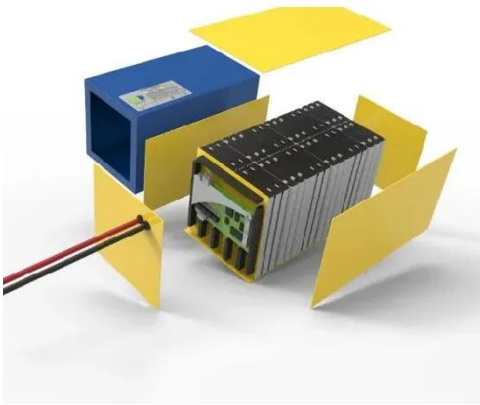

Inverters

Lighting inverters convert DC battery power to standard AC voltages to provide backup for lighting systems in an emergency. The inverter can also help protect against "brownouts" or other voltage ...

What is an Emergency Lighting Inverter?

A lighting inverter provides the backup power for a lighting system by converting DC battery power into the standard AC voltages that lights need to operate during an emergency.

Shop for Backup Batteries & Inverters From New Horizon Lighting

To provide emergency lighting during a power outage, you will need a backup battery. Browse through the selection of back ups & inverters New Horizon offers.

Emergency Lighting Inverters

Trystar Emergency Lighting Inverters provide dependable, code-compliant backup power solutions that ensure