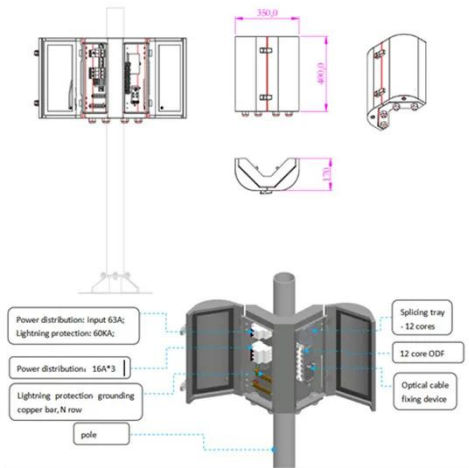

Yucoo pure sine wave inverter 1500W 48V To 220V Inverter east ...

1.This inverter power supply adopts SPWM technology controlled by MCU micro-processing, pure sine wave output, and the waveform is indeed pure. The unique dynamic current loop control technology ...