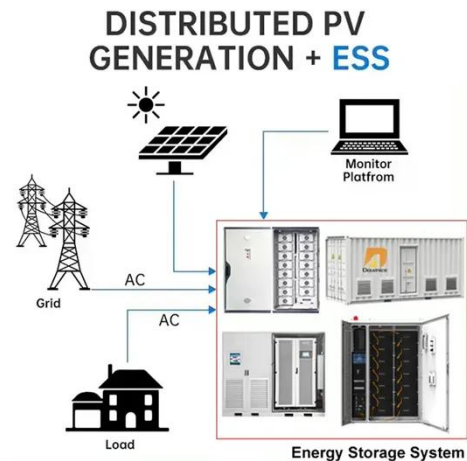

Indonesian Communication Power Supply Rack 220V

Outdoor Cabinet BESS
50 kWh/500 kWh Battery Storage System
Industrial and Commercial Energy Storage

- **All In One**
  Integrating battery packs
- **High-capacity**
  50-500kWh
- **Degree of Protection**
  IP54
- **Operating Temperature Range**
  -20-60°C (Derating above 50 °C)
- **Intelligent Integration**
  integrated photovoltaic storage cabinet
- **Rated AC Power**
  50-100kW
- **Altitude**
  3000m(>3000m derating)

48V 50A Telecom Rectifier System, Modular High-Efficiency DC Power

This power supply offers a robust solution for powering large-scale telecom equipment, providing continuous and uninterrupted power to ensure optimal system performance.

Power Supplies

Mouser offers inventory, pricing, & datasheets for Power Supplies - Rack Mount.

Indonesia Power Supply Suppliers and Manufacturers February 2026

Find a list of Suppliers, Manufacturers, Importers, Distributors, and Stores of Power Supply for Indonesia region. Updated daily, with competitive prices and reliable service.