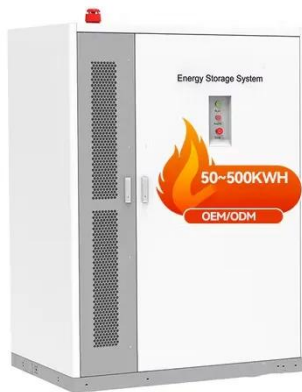

hybrid inverters. The powerful lithium batteries installed in the pre-wired cabinet provide power for critical loads, load ...

Battery Box Enclosures Solar Power Ameresco Solar

Battery box enclosures for solar power systems - Ameresco Solar offers a wide range of battery boxes to meet any solar system requirements

24v 400ah Ferrophosphate lifepo4 battery pack bank

This solar battery system uses advanced lithium Ferrophosphate technology, which provides a longer lifespan, faster charging time, and higher energy efficiency compared to other battery types.

Enclosed Battery Cabinet 6 Slot with Bus Bar

Holds up to six rack-mount lithium batteries, providing clean, organized,