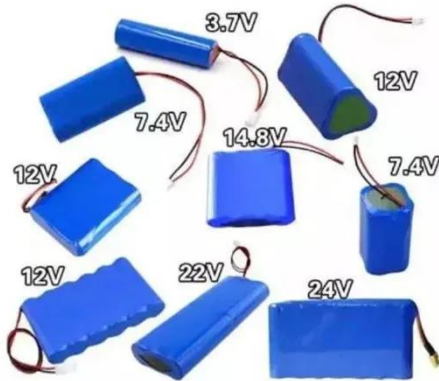

PEES Power Systems

Igbt series solar battery cabinet lithium battery pack

Igbt series solar battery cabinet lithium battery pack

LIBSESMG17UL

Battery cabinet that includes Lithium-ion batteries, Battery Management System (BMS), switchgear, power supply, and communication interface.