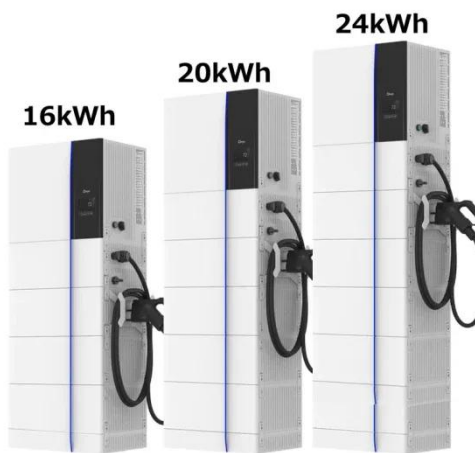

48V 100Ah

Smart Hybrid Power Cabinet for Reliable Communication

The Cytech Power Cabinet is an intelligent hybrid power cabinet that provides reliable and efficient energy for global communications networks by integrating solar power, diesel ...

HYBRID POWER SUPPLY SYSTEM FOR TELECOMMUNICATION ...

Battery cabinet base station power system communication power supply
Base station energy cabinet: a highly integrated and intelligent hybrid power system that combines multi-input power modules ...