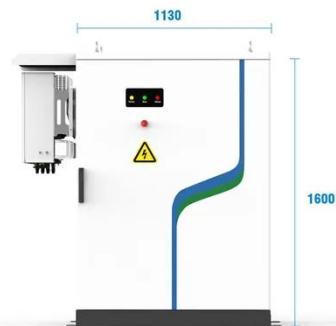

Inside Huawei s energy storage battery container

Huawei says its new, all-in-one storage