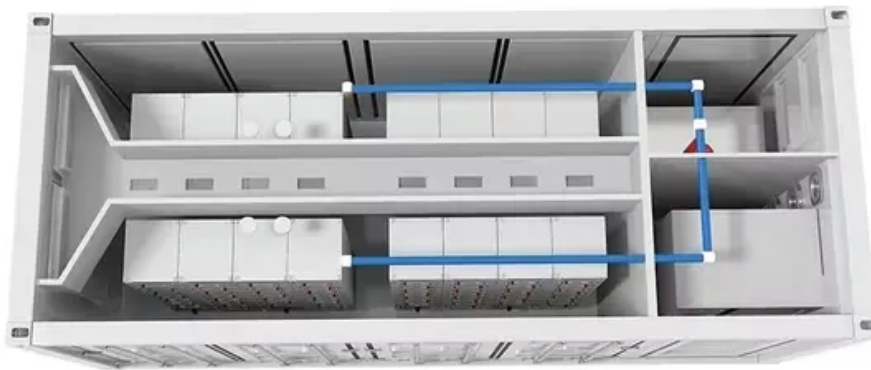

PEES Power Systems

How to place the battery swap cabinet at the site

How to place the battery swap cabinet at the site

BC58 Battery Cabinet Installation, Operation, & Maintenance ...

The option provides functional access to the equipment circuit breaker via a handle located on the exterior of a cabinet door that is physically connected to the circuit breaker in the cabinet's interior.

Comprehensive explanation of battery swapping cabinet

Systematically explain the functions, application scenarios, revenue models, and specification selection of the battery swapping cabinet.

Position and Interconnect the Battery Cabinets