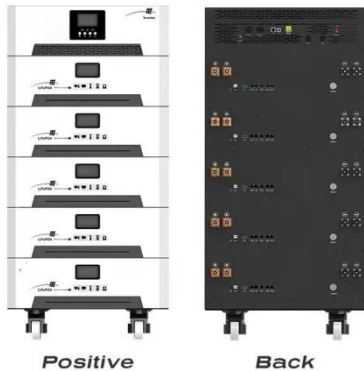

Download scientific diagram , Flow chart of photovoltaic (PV) solar farm site suitability analysis model designed based on the four phases of multi-criteria evaluation (MCE) process in a ...

Greenhouse photovoltaic bracket installation diagram

The invention discloses a photovoltaic bracket. The bracket comprises a photovoltaic panel supporting frame and a plurality of lower supporting frames, wherein each lower supporting

Distributed Photovoltaic Bracket Installation Diagram: A Step-by-Step

Whether you're mounting on a barn roof or a high-rise, nailing that distributed photovoltaic bracket installation diagram makes the difference between solar success and expensive wall art.

Photovoltaic Power Generation Bracket Installation Structure Diagram