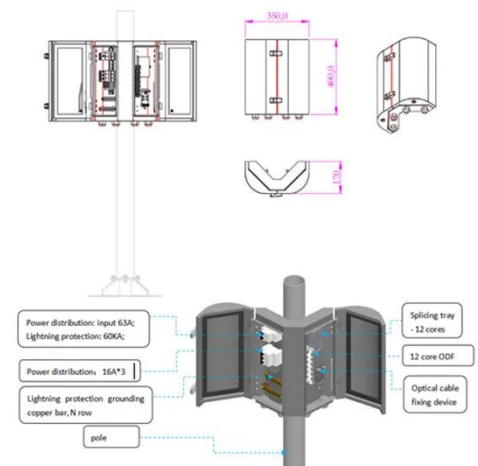

Gabon New Energy Outdoor Battery Cabinet BESS