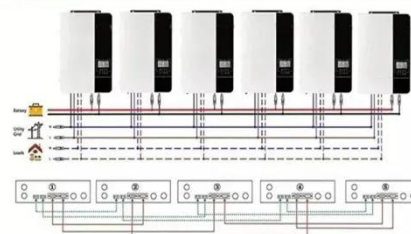

Pure 1kW Inverter , RICH SOLAR NOVA 1000 Watt ...

Experience reliable power with the RICH SOLAR NOVA PURE 1K inverter. This 1000W pure sine wave inverter ensures efficiency for off-grid adventures.