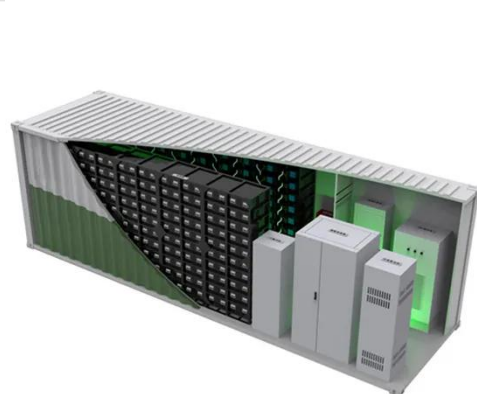

PEES Power Systems

Foldable container grid-connected type for railway stations

Overview

Mounted on skids, trailers or in containers for rail, road or air transportation, these substations come in the form of ready-to-connect, complete assemblies and are designed for grid code compliance and easy mobility. Our containerized energy storage system combines modular battery storage with integrated power conversion. This mobile, all-in-one solution supports depots, testing facilities, and industrial sites requiring flexible, transportable, and reliable power supply. Applications range from power supply during emergency or planned outages, to events, moving loads, and the integration of distributed or renewable. neering,flexible,and effective solution in energy provision. Besides meeting the demand of energy in different scenarios,this container will enable optimized utilization of resources by introducin module design and a powerful electricity using the rail system that also unrolls from Wp,and can be. This is the product of combining collapsible solar panels with a reinforced shipping container to provide a mobile solar power system for off-grid or remote locations.

Foldable container grid-connected type for railway stations

Mobile substations

Mounted on skids, trailers or in containers for rail, road or air transportation, these substations come in the form of ready-to-connect, complete assemblies and are designed for grid code compliance and ...

350kw foldable container for railway stations , etrailer

Find exactly what you need in our extensive collection of 350kw foldable container for railway stations, and narrow down your options by speaking with one of our experts!

Best Foldable Solar Container for Off-Grid Power , Sunmaygo

Solarfold(TM) features a patented dual-rail guiding mechanism, 40% higher energy density, automated deployment in under 6 hours, and superior weather resistance. Unlike traditional solar containers, ...