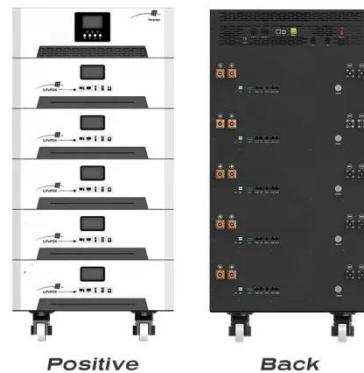

Industrial HVAC Telecom Enclosures , NEMA-Rated Outdoor Electrical

AZE's HVAC outdoor telecom enclosures and cabinets are designed specifically to protect high density installations of network equipment in outdoor environments and are ideal for wireless, wireline, and utility and ...

Weatherproof Outdoor Electrical Enclosures , Durable Outdoor Telecom

Discover AZE Telecom's weatherproof outdoor electrical enclosures and durable outdoor cabinets. Protect your electrical and telecom equipment from harsh environments with our IP-rated, waterproof, and customizable ...