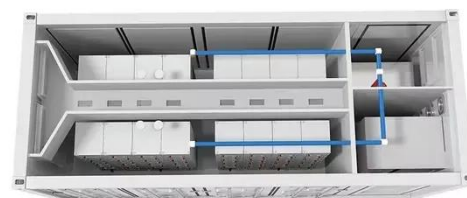

Outdoor Enclosures , NEMA-Rated Telecom Cabinets , IP55, IP65

Explore AZE's premium NEMA-rated and weatherproof enclosures designed for telecom, industrial electrical, and energy storage applications. Built to withstand harsh environments and extreme conditions, our ...